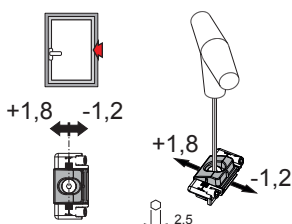

### Functions

The fastening element can be used to create additional locking points on any aluminium sash, making the entire window structure sturdier.

04358

01350K

0135701

01374K

01391

Item code	Description	PROFILE CROSS - SECTION	Base Raw	Anodised Elox	Painted	Trend/Gold Brass	Pieces per pack
01350K	FUTURA BURGLAR BOLT	C001-C002-C003-C004-C005-C006-C011-C012-C013-C014-C015-C016-C017	X				50
0135701	ADJUSTABLE FASTENING ELEMENT	C008	X				50
01374K	BURGLAR BOLT FOR CURTAIN WALL	silver plus	X				50
01391	ADJUSTABLE FASTENING ELEMENT	C007	X				50
04358	CHIC FASTENING ELEMENT	'C001-C002-C003-C004-C005-C006	X				50