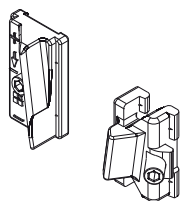

### Functions

The fastening element can be used to create additional locking points on any aluminium sash, making the entire window structure sturdier.

04358

01350K

0135701

01374K

01391

Item code	Description	PROFILE CROSS - SECTION	Base Raw	Anodised Elox	Painted	Trend/Gold Brass	Pieces per pack
01350K	FUTURA BURGLAR BOLT	C001-C002-C003-C004-C005-C006-C011-C012-C013-C014-C015-C016-C017	X				50
0135701	ADJUSTABLE FASTENING ELEMENT	C008	X				50
01374K	BURGLAR BOLT FOR CURTAIN WALL	silver plus	X				50
01391	ADJUSTABLE FASTENING ELEMENT	C007	X				50
04358	CHIC FASTENING ELEMENT	'C001-C002-C003-C004-C005-C006	X				50