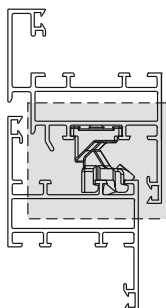

### Functions

The fastening element can be used to create additional locking points on any aluminium sash, making the entire window structure sturdier.

04358

01350K

0135701

01374K

01391

Item code	Description	PROFILE CROSS - SECTION	Base Raw	Anodised Elox	Painted	Trend/Gold Brass	Pieces per pack
01350K	FUTURA BURGLAR BOLT	C001-C002-C003-C004-C005-C006-C011-C012-C013-C014-C015-C016-C017	X				50
0135701	ADJUSTABLE FASTENING ELEMENT	C008	X				50
01374K	BURGLAR BOLT FOR CURTAIN WALL	silver plus	X				50
01391	ADJUSTABLE FASTENING ELEMENT	C007	X				50
04358	CHIC FASTENING ELEMENT	'C001-C002-C003-C004-C005-C006	X				50