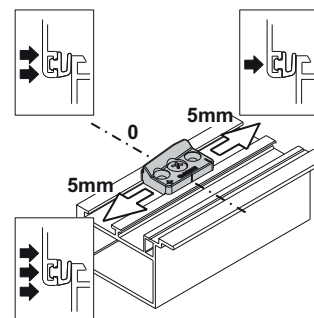

### Functions

The fastening element can be used to create additional locking points on any aluminium sash, making the entire window structure sturdier.

04358

01350K

0135701

01374K

01391

Item code	Description	PROFILE CROSS - SECTION	Base Raw	Anodised Elox	Painted	Trend/Gold Brass	Pieces per pack
01350K	FUTURA BURGLAR BOLT	C001-C002-C003-C004-C005-C006-C011-C012-C013-C014-C015-C016-C017	X				50
0135701	ADJUSTABLE FASTENING ELEMENT	C008	X				50
01374K	BURGLAR BOLT FOR CURTAIN WALL	silver plus	X				50
01391	ADJUSTABLE FASTENING ELEMENT	C007	X				50
04358	CHIC FASTENING ELEMENT	'C001-C002-C003-C004-C005-C006	X				50