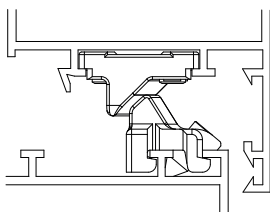

### Functions

The fastening element can be used to create additional locking points on any aluminium sash, making the entire window structure sturdier.

04358

01350K

0135701

01374K

01391

Item code	Description	PROFILE CROSS - SECTION	Base Raw	Anodised Elox	Painted	Trend/Gold Brass	Pieces per pack
01350K	FUTURA BURGLAR BOLT	C001-C002-C003-C004-C005-C006-C011-C012-C013-C014-C015-C016-C017	X				50
0135701	ADJUSTABLE FASTENING ELEMENT	C008	X				50
01374K	BURGLAR BOLT FOR CURTAIN WALL	silver plus	X				50
01391	ADJUSTABLE FASTENING ELEMENT	C007	X				50
04358	CHIC FASTENING ELEMENT	'C001-C002-C003-C004-C005-C006	X				50