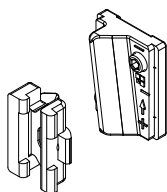

### Functions

The fastening element can be used to create additional locking points on any aluminium sash, making the entire window structure sturdier.

04358

01350K

0135701

01374K

01391

Item code	Description	PROFILE CROSS - SECTION	Base Raw	Anodised Elox	Painted	Trend/Gold Brass	Pieces per pack
01350K	FUTURA BURGLAR BOLT	C001-C002-C003-C004-C005-C006-C011-C012-C013-C014-C015-C016-C017	X				50
0135701	ADJUSTABLE FASTENING ELEMENT	C008	X				50
01374K	BURGLAR BOLT FOR CURTAIN WALL	silver plus	X				50
01391	ADJUSTABLE FASTENING ELEMENT	C007	X				50
04358	CHIC FASTENING ELEMENT	'C001-C002-C003-C004-C005-C006	X				50