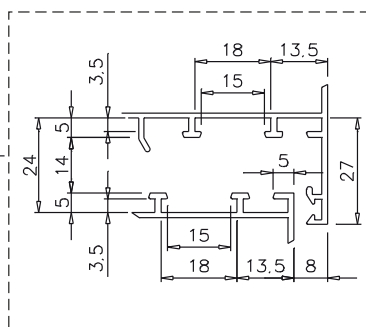

### Functions

The fastening element can be used to create additional locking points on any aluminium sash, making the entire window structure sturdier.

04358

01350K

0135701

01374K

01391

Item code	Description	PROFILE CROSS - SECTION	Base Raw	Anodised Elox	Painted	Trend/Gold Brass	Pieces per pack
01350K	FUTURA BURGLAR BOLT	C001-C002-C003-C004-C005-C006-C011-C012-C013-C014-C015-C016-C017	X				50
0135701	ADJUSTABLE FASTENING ELEMENT	C008	X				50
01374K	BURGLAR BOLT FOR CURTAIN WALL	silver plus	X				50
01391	ADJUSTABLE FASTENING ELEMENT	C007	X				50
04358	CHIC FASTENING ELEMENT	'C001-C002-C003-C004-C005-C006	X				50