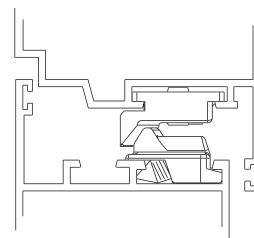

### Functions

The fastening element can be used to create additional locking points on any aluminium sash, making the entire window structure sturdier.

04358

01350K

0135701

01374K

01391

Item code	Description	PROFILE CROSS - SECTION	Base Raw	Anodised Elox	Painted	Trend/Gold Brass	Pieces per pack
01350K	FUTURA BURGLAR BOLT	C001-C002-C003-C004-C005-C006-C011-C012-C013-C014-C015-C016-C017	X				50
0135701	ADJUSTABLE FASTENING ELEMENT	C008	X				50
01374K	BURGLAR BOLT FOR CURTAIN WALL	silver plus	X				50
01391	ADJUSTABLE FASTENING ELEMENT	C007	X				50
04358	CHIC FASTENING ELEMENT	'C001-C002-C003-C004-C005-C006	X				50