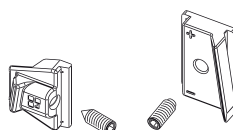

### Functions

The fastening element can be used to create additional locking points on any aluminium sash, making the entire window structure sturdier.

04358

01350K

0135701

01374K

01391

Item code	Description	PROFILE CROSS - SECTION	Base Raw	Anodised Elox	Painted	Trend/Gold Brass	Pieces per pack
01350K	FUTURA BURGLAR BOLT	C001-C002-C003-C004-C005-C006-C011-C012-C013-C014-C015-C016-C017	X				50
0135701	ADJUSTABLE FASTENING ELEMENT	C008	X				50
01374K	BURGLAR BOLT FOR CURTAIN WALL	silver plus	X				50
01391	ADJUSTABLE FASTENING ELEMENT	C007	X				50
04358	CHIC FASTENING ELEMENT	'C001-C002-C003-C004-C005-C006	X				50