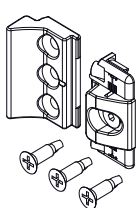

## BURGLAR BOLTS

### Functions

The fastening element can be used to create additional locking points on any aluminium sash, making the entire window structure sturdier.

04358

01350K

0135701

01374K

01391

Item code	Description	PROFILE CROSS - SECTION	Base Raw	Anodised Elox	Painted	Trend/Gold Brass	Pieces per pack
01350K	FUTURA BURGLAR BOLT	C001-C002-C003-C004-C005-C006-C011-C012-C013-C014-C015-C016-C017	X				50
0135701	ADJUSTABLE FASTENING ELEMENT	C008	X				50
01374K	BURGLAR BOLT FOR CURTAIN WALL	silver plus	X				50
01391	ADJUSTABLE FASTENING ELEMENT	C007	X				50
04358	CHIC FASTENING ELEMENT	'C001-C002-C003-C004-C005-C006	X				50