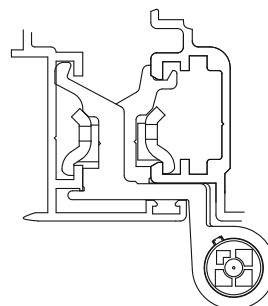

third sash cross-section