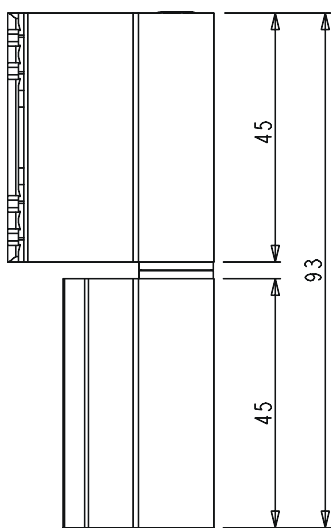

The particular geometry of the hinge and of the plate enables swift and simple application to the already assembled fixture, and faultless positioning of the hinge when fixing the screws.

Hinges 00120 00122 00123 00128 and 00259 are certified to EN1935:2002 and classified for windows typified by average intensity of use (use category 2* - average use) with high resistance to fatigue and wear (durability grade 7* - 200,000 test cycles).

* Complies with EN 1935

Materials

Extruded aluminium hinge bodies
Stainless steel pin, screws and fixing plates
Polyamide bushes

Capacities

With 2 FLASH BASE hinges: 75 kg
With 3 FLASH BASE hinges: 85 kg
assuming fixtures of 2000 mm height and 1000 mm width.