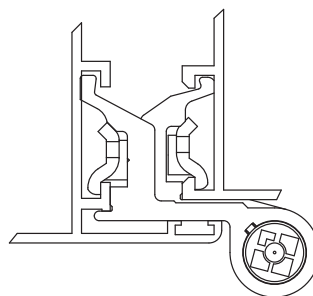

Side profile cross-section