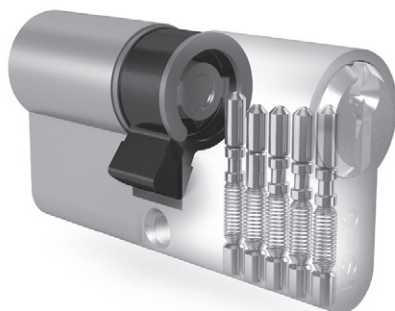

Technical features

Attack resistance

- Grade 0
- Standard level of security: locking system with 5 pins
- Resistance to picking thanks to the brass mushroom-shaped driver pins.

Key related security

- Grade 4: min. 30.000 key combinations.
- Standard vertical nickel-plated brass keys.
- Code encryption assigned on the key medal.