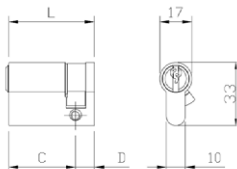

**F5**

Code

Single  
package

Multiple  
package

Min. ord.

F5 European SINGLE-PROFILE cylinder, 5-pin big key. 30° DIN cam.  
**3 KEYS.** Fixing screw. (Key blank code: 020259).

L	C + D	BRASS	NICKEL	1	10	10
Length mm 35	(25+10)	<b>820925107</b>	<b>820925109</b>			

F5 European **SINGLE-PROFILE** cylinder, 5-pin big key. 8-position DIN cam.  
**3 KEYS.** Fixing screw. (Key blank code: 020259).

L	C + D	BRASS	NICKEL	1	10	10
Length mm 40	(30+10)	<b>820930107</b>	<b>820930109</b>			
Length mm 45	(35+10)	<b>820935107</b>	<b>820935109</b>			
Length mm 50	(40+10)	<b>820940107</b>	<b>820940109</b>			
Length mm 55	(45+10)	<b>820945107</b>	<b>820945109</b>			
Length mm 60	(50+10)	<b>820950107</b>	<b>820950109</b>			
Length mm 65	(55+10)	<b>820955107</b>	<b>820955109</b>			
Length mm 70	(60+10)	<b>820960107</b>	<b>820960109</b>			
Length mm 75	(65+10)	<b>820965107</b>	<b>820965109</b>			
Length mm 80	(70+10)	<b>820970107</b>	<b>820970109</b>			
Length mm 90	(80+10)	<b>820980107</b>	<b>820980109</b>			
Length mm 100	(90+10)	<b>820990107</b>	<b>820990109</b>		-	1
Length mm 105	(95+10)	<b>820995107</b>	<b>820995109</b>		-	1